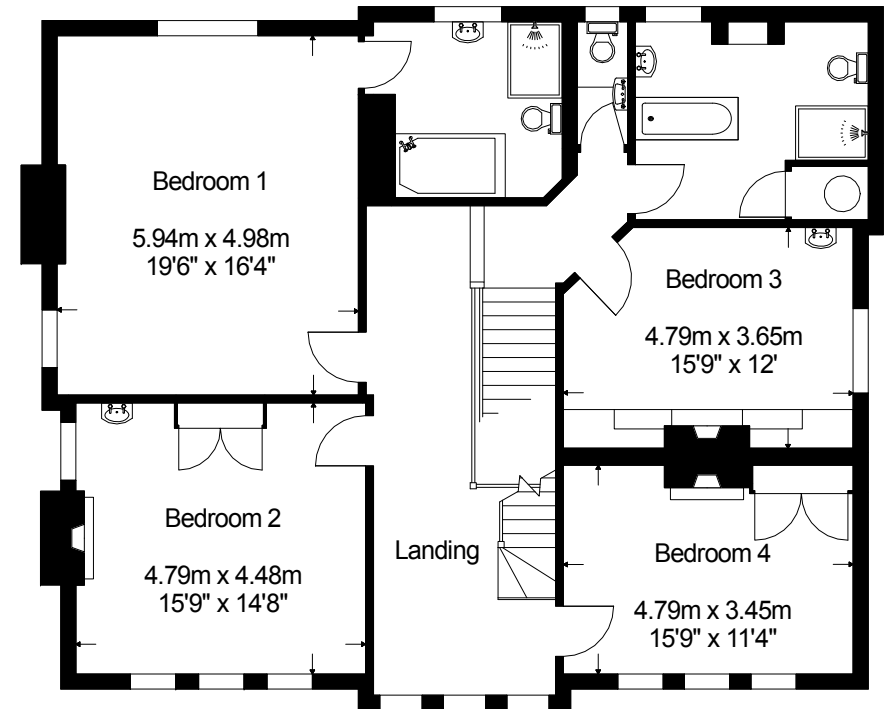

Approximate gross internal area

House	354.19 sq.m.	3813 sq.ft.
Garage	39.22 sq.m.	422 sq.ft.
Total	393.41 sq.m.	4235 sq.ft.

Scale: 1 2 3 Metres
5 10 Feet

Ground Floor

Second Floor

First Floor