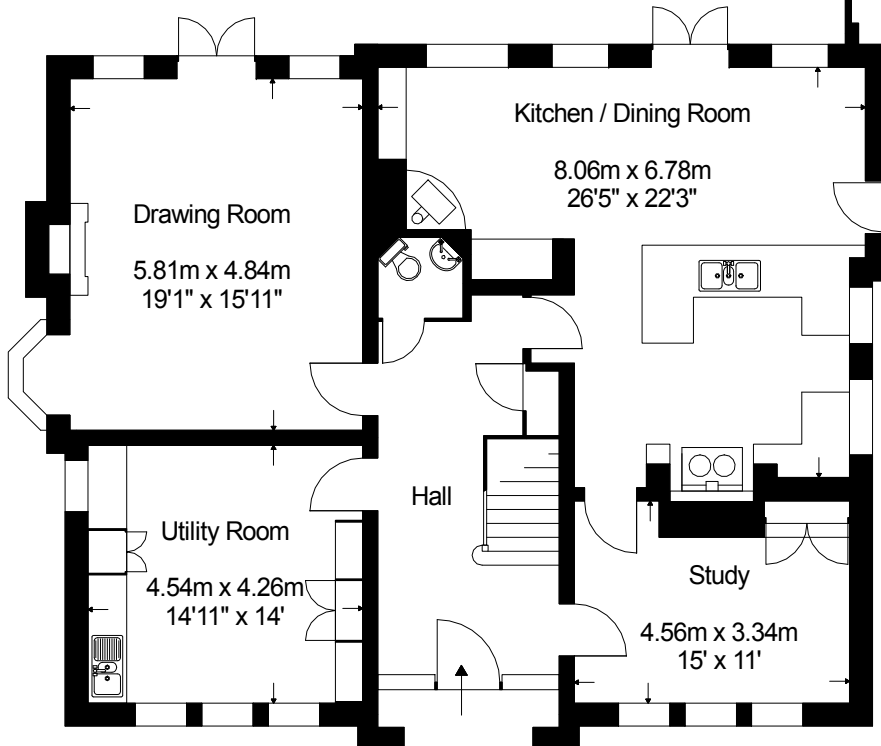

Approximate gross internal area

House	354.19 sq.m.	3813 sq.ft.
Garage	39.22 sq.m.	422 sq.ft.
Total	393.41 sq.m.	4235 sq.ft.

Scale: 1 2 3 Metres
5 10 Feet

Ground Floor

Second Floor

First Floor