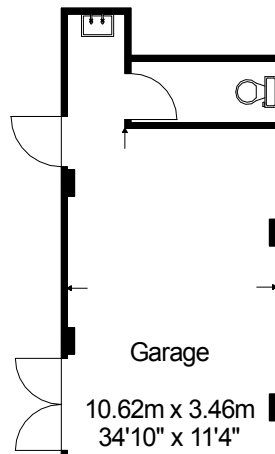

Approximate gross internal area

House	354.19 sq.m.	3813 sq.ft.
Garage	39.22 sq.m.	422 sq.ft.
Total	393.41 sq.m.	4235 sq.ft.

Scale: 1 2 3 Metres
5 10 Feet

Ground Floor

Second Floor

First Floor