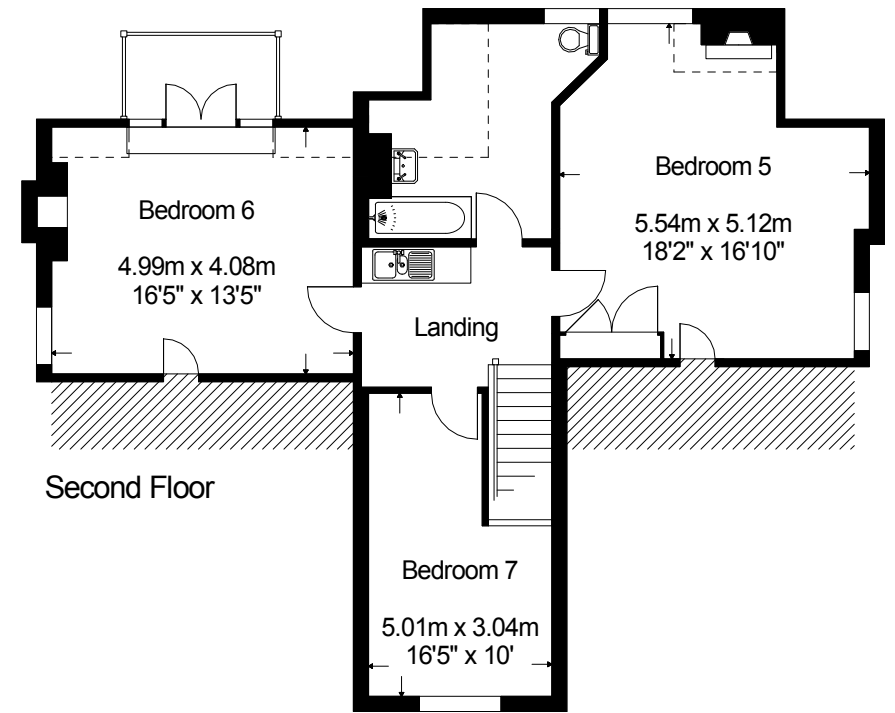

Approximate gross internal area

House	354.19 sq.m.	3813 sq.ft.
Garage	39.22 sq.m.	422 sq.ft.
Total	393.41 sq.m.	4235 sq.ft.

Scale: 1 2 3 Metres
5 10 Feet

Ground Floor

Second Floor

First Floor